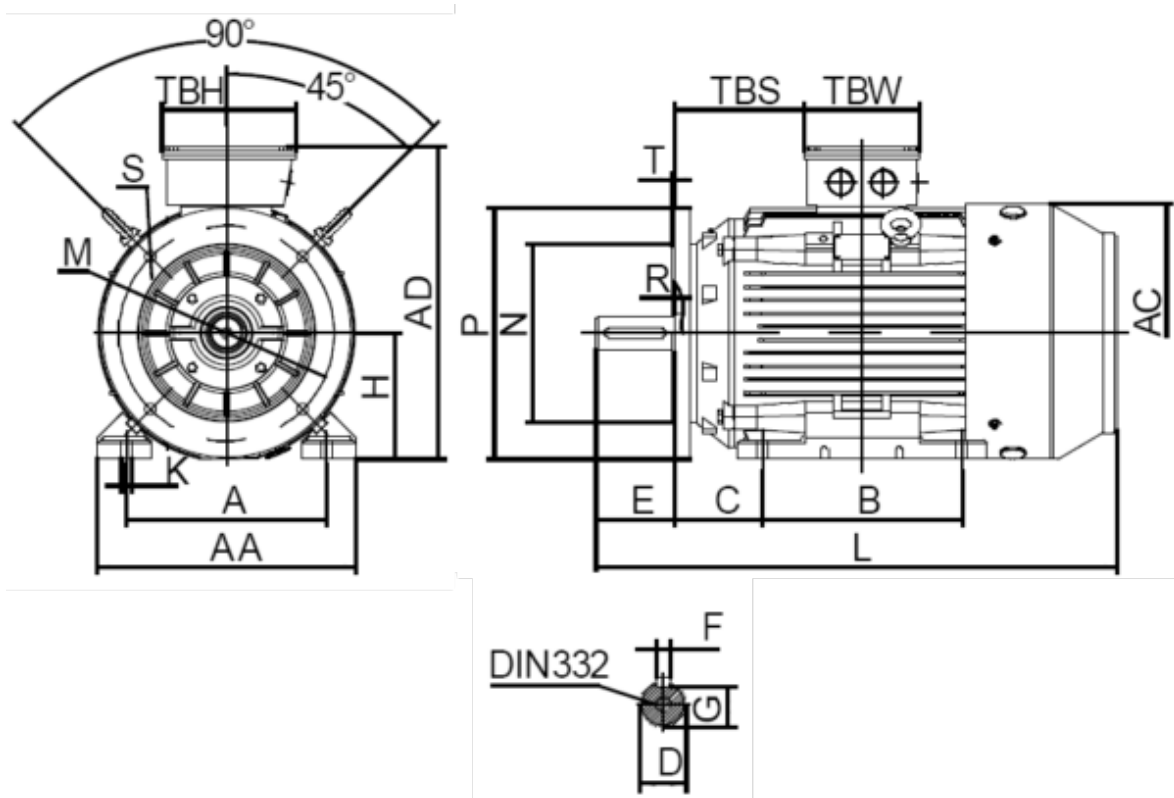

Data Sheet

Article number: 250300400217

Description: Kleedrive T3C 112M-2 4.0KW 2800 rpm
3x230/400V 50HZ IP55 B35 Eff=88,1%

Measures

A = 190	F = 8	TBW = 134
AA = 231	G = 24	
AC = Ø220	H = 112	
AD = 292	HD = 180	
B = 140	K = Ø12	
C = 70	L = 405	
D = Ø28	TBH = 134	
E = 60	TBS = 73	